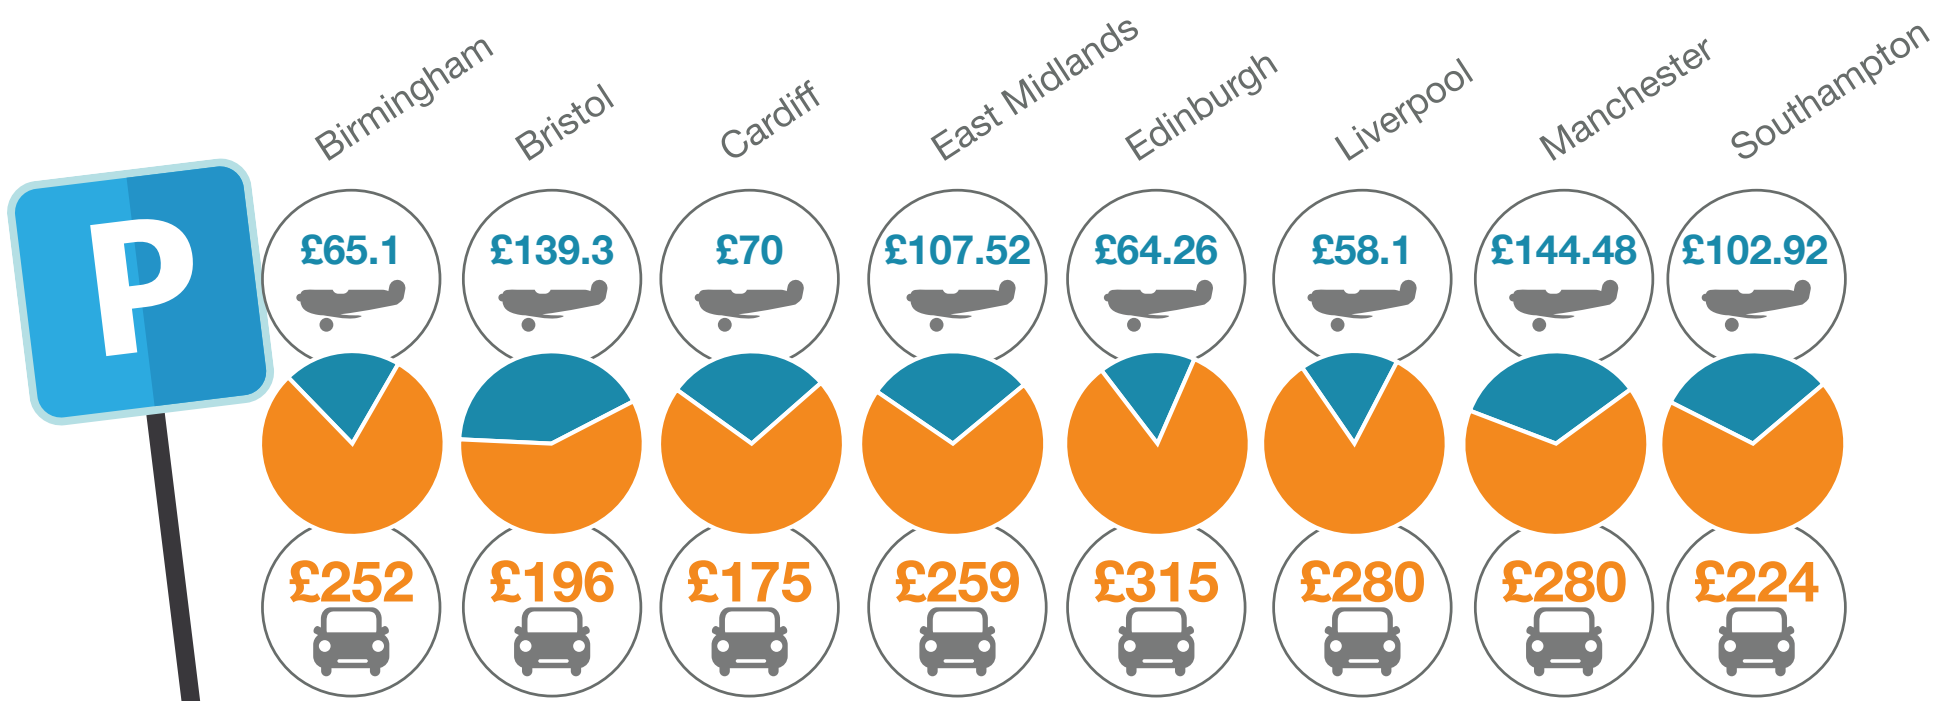

If only your car was a plane...

You'd think it'd be cheaper to park your car at an airport than doing the same for a plane, right? Here we reveal this is not always the case. These prices compare parking charges for a car and plane of the same weight parking at major airports for seven days...